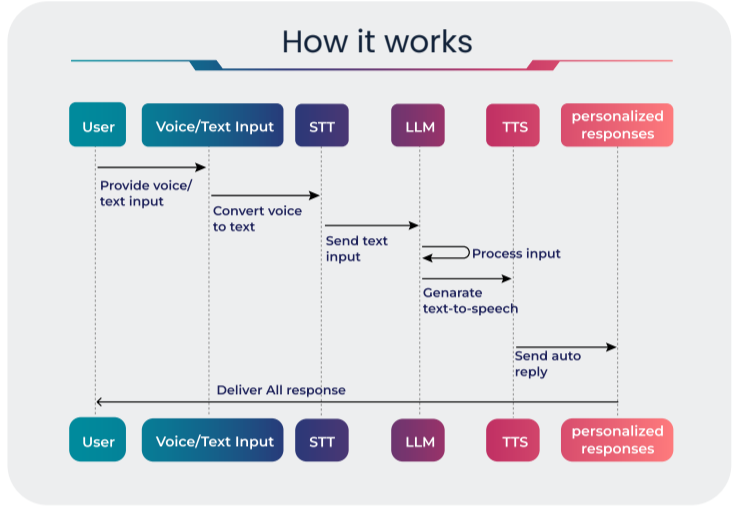

# Conversational AI

Smarter Conversations.  
Real Results.

As rising expectations strain support teams and disconnected tools slow response times, businesses face growing pressure to do more with less.

dotSolved's Conversational AI Agent meets this challenge with human-like voice and chat experiences that's automated, intelligent, and built to scale.

## Complete Solution for Conversational AI

Turn your stories into AI-powered voices  
Amplify your message with human-like expressions  
Enrich audio content using cutting-edge AI

- Speech to Text
- LLM Intelligence
- Text to Speech

## One AI Platform. Infinite Possibilities

Create intelligent voice and text agents with enterprise reliability, fast deployment, and total control over conversation flow.

- Real-Time Voice Synthesis**  
Powered by cutting-edge AI, our real-time voice synthesis combines advanced speech recognition and context-aware LLMs to deliver smart, lifelike, and immersive conversations.
- Customizable for your brand**  
Fully customizable, our solution lets you tailor voice, tone, style, and emotion with support for multiple languages to reflect your brand's personality with precision.
- Plug-and-Play Integration**  
Integrate with ease using SDKs for React, JavaScript, Python, and Swift. With ready-to-use examples and minimal code, you can go live quickly. No complexity, no delays.
- Compliance and Control Covered**  
Built for enterprise-grade compliance, our solution ensures full data privacy, complete auditability, and traceability helping you stay aligned with industry regulations.