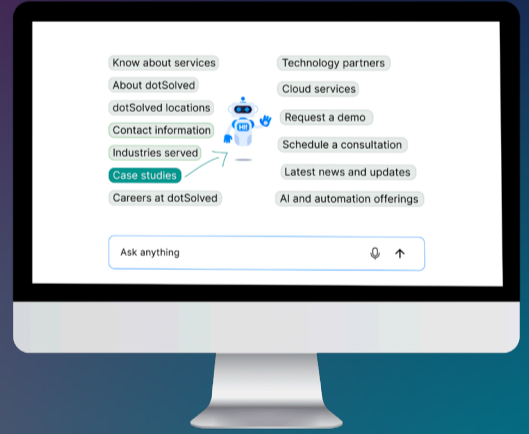

# Conversational AI

Smarter Conversations.  
Real Results.

As rising expectations strain support teams and disconnected tools slow response times, businesses face growing pressure to do more with less.

dotSolved's Conversational AI Agent meets this challenge with human-like voice and chat experiences that's automated, intelligent, and built to scale.

## Complete Solution for Conversational AI

Turn your stories into AI-powered voices  
Amplify your message with human-like expressions  
Enrich audio content using cutting-edge AI

- Speech to Text
- LLM Intelligence
- Text to Speech

## One AI Platform. Infinite Possibilities

Create intelligent voice and text agents with enterprise reliability, fast deployment, and total control over conversation flow.

- Real-Time Voice Synthesis**  
Powered by cutting-edge AI, our real-time voice synthesis combines advanced speech recognition and context-aware LLMs to deliver smart, lifelike, and immersive conversations.
- Customizable for your brand**  
Fully customizable, our solution lets you tailor voice, tone, style, and emotion with support for multiple languages to reflect your brand's personality with precision.
- Plug-and-Play Integration**  
Integrate with ease using SDKs for React, JavaScript, Python, and Swift. With ready-to-use examples and minimal code, you can go live quickly. No complexity, no delays.
- Compliance and Control Covered**  
Built for enterprise-grade compliance, our solution ensures full data privacy, complete auditability, and traceability helping you stay aligned with industry regulations.