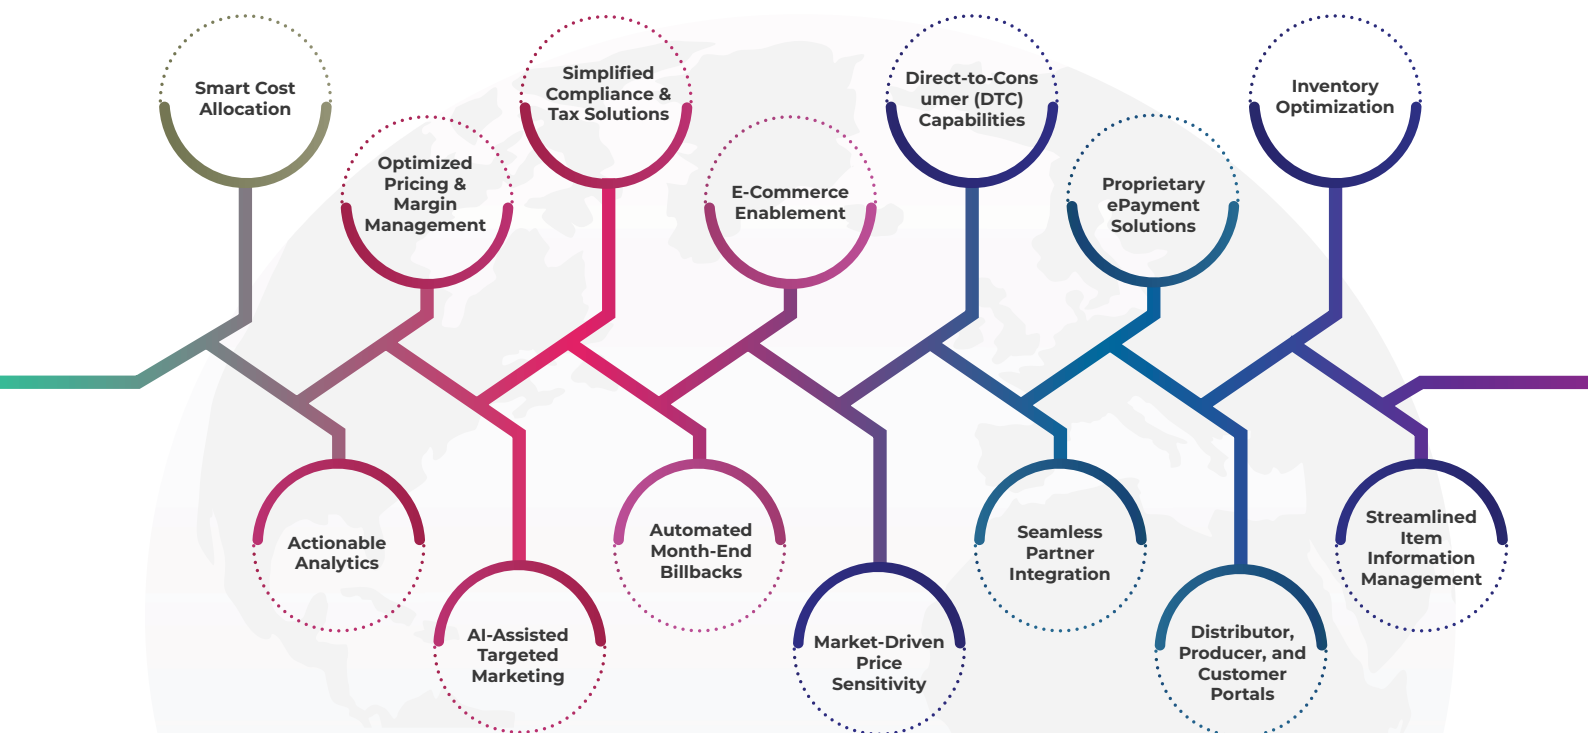

Optimize Operations for Wine & Spirits Industry Vertical

dotSolved bridges operational gaps across producers, distributors, and retailers in the wine and spirits industry vertical through our deep industry expertise and tailored solutions. As trusted process experts and advisory consultants, we help businesses streamline operations, ensure compliance, and achieve scalable growth. By integrating technologies, automating workflows, and driving business transformation, we empower our clients with seamless, end-to-end solutions designed to optimize every step of the journey from roots to retail.

Why dotSolved

Preferred Partner	100+ Business Transformations	Industry Domain Expertise	End-to-End Process Support	Scalable Managed Services
Recognized for tailored solutions specific to the Wine and Spirits industry vertical	Expertise backed by a strong portfolio of business transformation initiatives	In-depth knowledge of manufacturing, wholesale distribution and omnichannel retail business processes	From fermentation to bottling, ensuring seamless integration and operations	Supporting your growth with continuous optimization and system enhancements

Our Expertise - from Roots to Retail

Streamlining Fermentation & Bottling Processes

Tracking Every Stage Across Fermentation to Bottling

- ▶ Tracking raw materials through fermentation and distillation stages. Sub-assemblies (barrel stock) are produced, reflecting labour and machine costs.
- ▶ Managing barrel stock consumption during aging, blending, and bottling stages. Final assemblies are lot-controlled, ensuring quality and traceability

Our Approach to Business Process Transformation

Our Alliance Partner Ecosystem

ORACLE
NetSuite
Alliance Partner

celigo

Avalara

salesforce

Google Cloud

Adobe
Solution Partner