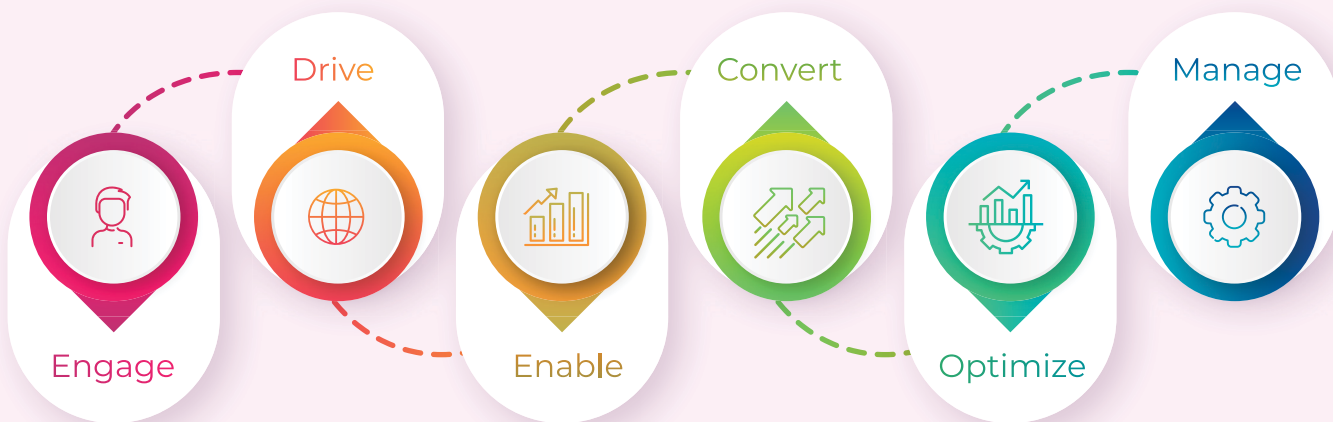

Streamlining Fermentation & Bottling Processes

Tracking Every Stage Across Fermentation to Bottling

- Tracking raw materials through fermentation and distillation stages. Sub-assemblies (barrel stock) are produced, reflecting labour and machine costs.
- Managing barrel stock consumption during aging, blending, and bottling stages. Final assemblies are lot-controlled, ensuring quality and traceability

Proof in Numbers

100+ | Business transformations in the Wine and Spirits industry vertical

15-30% | Average increase in operational efficiency post-implementation

99% | Compliance accuracy achieved for customers in complex taxation environments

Our Approach to Business Process Transformation

Our Alliance Partner Ecosystem

ORACLE
NetSuite
Alliance Partner

celigo

Avalara

salesforce

Google Cloud

Adobe
Solution Partner

Microsoft
Partner

CLOUDERA

workato

dotSolved Systems Inc.

4900 Hopyard Road, Suite 285,
Pleasanton, CA 94566

+1 510 364 5315

info@dotsolved.com